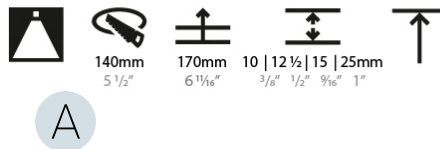

ELECTRICAL

Lamp Type: LED (Zhaga Standard)
Input Wattage (W): 13.2 / 16.5
Total Output Wattage (W): 12.1 / 14.7
Dimming: Tri-Mode (Non-Dimming and Phase Dimming (120Vac only) and 0-10V Dimming)
Driver Included: No
Driver Location: Recessed Housing
Driver Type: Constant Current - Universal
Driver Class: Class 2
Housing: See components
Input Voltage (V): 120 - 277
Constant Current (MA): 350

LED

Number of LEDs: 1
Color Temperature (°K): 2700 / 3000 / 3500 / 4000
Max. Delivered Lumen (lm): 814 / 877 / 911 / 930
Nominal Lumen (lm): 1246 / 1342 / 1396 / 1424
CRI: >90 CRI
Efficiency (%): 90.5
Lamp Life (hrs): 50000
Upon Request: RGB-W Tunable White Special Color Temperature Special LED

OPTICAL

Reflector°: 10
Optic°: Lens Pack - No Lens / Linear Spread Lens / Honeycomb / Spread Lens
Upon Request: Special Beam Angles

RATINGS AND CERTIFICATIONS

382, F 416-247-9319, www.zaneen.com

Not to be used in conjunction with other Zaneen products. This is the end of the existing Model #. For assistance on 'custom' specifications, contact zteam@zaneen.com. In a constant effort to supply the best product, we reserve the right to change specifications or materials without notice. The most recent specification sheets are found at zaneen.com

IP rating: IP20