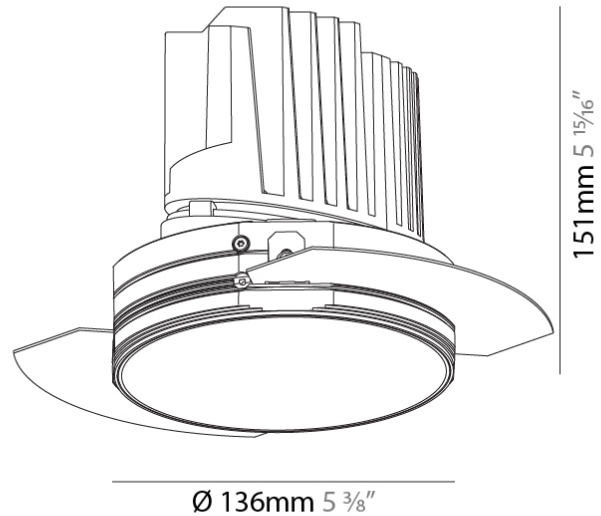

ELECTRICAL

Lamp Type: LED (Zhaga Standard)
Input Wattage (W): 13.2 / 16.5
Total Output Wattage (W): 12.1 / 14.7
Dimming: Tri-Mode (Non-Dimming and Phase Dimming (120Vac only) and 0-10V Dimming)
Driver Included: No
Driver Location: Recessed Housing
Driver Type: Constant Current - Universal
Driver Class: Class 2
Housing: See components
Input Voltage (V): 120 - 277
Constant Current (MA): 350

LED

Number of LEDs: 1
Color Temperature (°K): 2700 / 3000 / 3500 / 4000
Max. Delivered Lumen (lm): 814 / 877 / 911 / 930
Nominal Lumen (lm): 1246 / 1342 / 1396 / 1424
CRI: >90 CRI
Efficiency (%): 90.5
Lamp Life (hrs): 50000
Upon Request: RGB-W Tunable White Special Color Temperature Special LED

OPTICAL

Reflector°: 10
Optic°: Lens Pack - No Lens / Linear Spread Lens / Honeycomb / Spread Lens
Upon Request: Special Beam Angles

RATINGS AND CERTIFICATIONS

382, F 416-247-9319, www.zaneen.com

Not to be used in conjunction with other Zaneen products. This is the end of the existing Model #. For assistance on 'custom' specifications, contact zteam@zaneen.com. In a constant effort to supply the best product, we reserve the right to change specifications or materials without notice. The most recent specification sheets are found at zaneen.com

IP rating: IP20